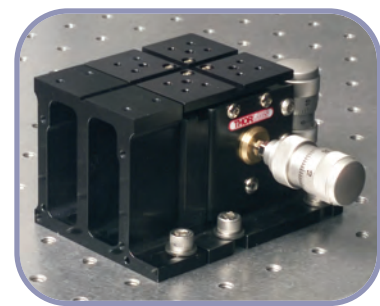

## Free-Standing Table Platform

**AMA025**  
2.46" (62.5 mm) Deck Height,  
0.98" (25 mm) Wide

This free-standing, stationary table platform, which has a standard slotted top surface that attaches directly to the optical table, is designed to match the platform height of the NanoMax™, MicroBlock™, and PiezoBlock™ series of stages. In addition to the standard slot and tapped-hole pattern on the top surface, there are tapped holes on the sides, which can be used to mount other accessories or positioning stages.

Front mounting holes on the table platform allow extended platforms to be built from the angle bracket (AMA007, AMA009, and AMA011) shown on the previous page.

ITEM#	METRIC ITEM#	\$	£	€	RMB	DESCRIPTION
AMA025	AMA025/M	\$ 97.00	£ 67.30	€ 86.20	¥ 819.10	25 mm Wide Table Mounting Platform 62.5 mm Deck Height

## Moving Angle Bracket

The AMA011 Angle Bracket can be used to replace the top plate of a three-axis nanopositioner (NanoMax™ or MicroBlock™) in order to provide a convenient vertical mounting surface. This allows for additional components or accessories to be attached to the stage.