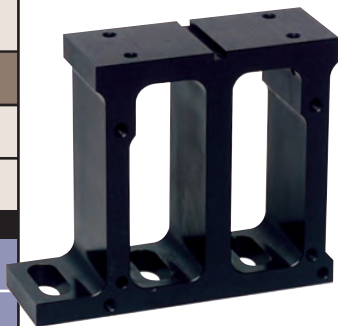

## Free-Standing Table Platform

**AMA025**  
2.46" (62.5 mm) Deck Height,  
0.98" (25 mm) Wide

This free-standing, stationary table platform, which has a standard slotted top surface that attaches directly to the optical table, is designed to match the platform height of the NanoMax™, MicroBlock™, and PiezoBlock™ series of stages. In addition to the standard slot and tapped-hole pattern on the top surface, there are tapped holes on the sides, which can be used to mount other accessories or positioning stages.

Front mounting holes on the table platform allow extended platforms to be built from the angle bracket (AMA007, AMA009, and AMA011) shown on the previous page.

ITEM#	METRIC ITEM#	\$	£	€	RMB	DESCRIPTION
AMA025	AMA025/M	\$ 97.00	£ 67.30	€ 86.20	¥ 819.10	25 mm Wide Table Mounting Platform 62.5 mm Deck Height

## Moving Angle Bracket

The AMA011 Angle Bracket can be used to replace the top plate of a three-axis nanopositioner (NanoMax™ or MicroBlock™) in order to provide a convenient vertical mounting surface. This allows for additional components or accessories to be attached to the stage.